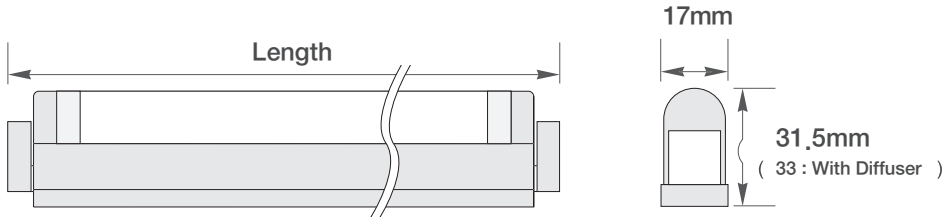

## Dimensions

Model No.	Lamp power (watt)	Length (mm)	lm	Input Current (mA)
DL7A4B23NC/T	7W	262	420	58
DL10A4B23NC/T	10W	339	700	83
DL18A4B23NC/T	18W	517	1305	150

## Specification

Frequency range	50/60Hz
Voltage	220-240V
Power factor	>97%
Color rendering	>82
Degree of protection	IP20
Lamp life	10,000 hr
Diameter	13mm (T4)
Class of protection	II

## Connection (Total lamp output in one strip light maximum 270W)

## Accessories

-  **a** DLCP/T  
direct connecting cap
-  **b** DLPC230/T  
powercord 1800mm (6 feet) with plug
-  **c** DLPC230/SM2/T  
powercord 1800mm (6 feet) with plug & straight connector
-  **d** DLPTC/T  
connecting cable 150mm (6 inch)  
DLPTC1/T  
connecting cable 300mm (1 feet)  
DLPTC2/T  
connecting cable 600mm (2 feet)  
DLPTC4/T  
connecting cable 1200mm (4 feet)  
DLPTC6/T  
connecting cable 1800mm (6 feet)
-  **e** DLSB/T  
on-off switch
-  **f** DL7CV  
polycarbonate diffuser for 7W Decolamp  
DL10CV  
polycarbonate diffuser for 10W Decolamp  
DL18CV  
polycarbonate diffuser for 18W Decolamp