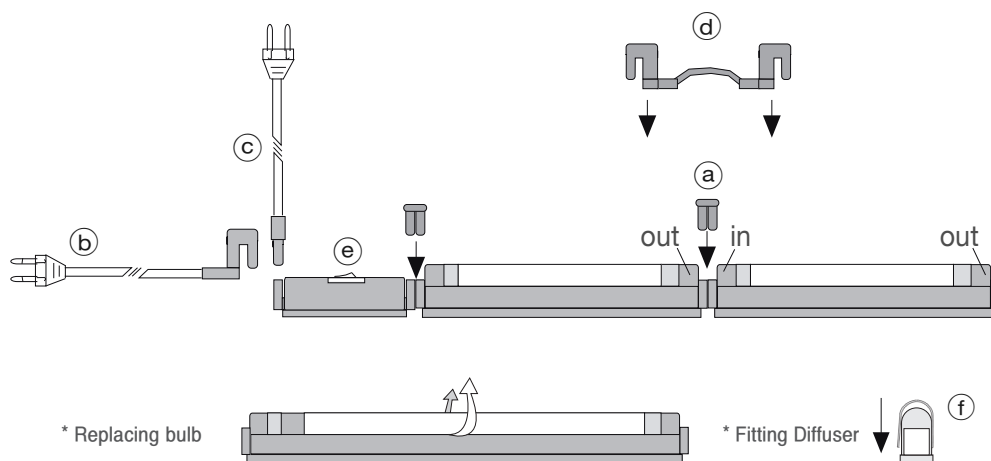

## Dimensions

Model No.	Lamp power (watt)	Length (mm)	lm	Input Current (mA)
DL7A4B23NC/T	7W	262	420	58
DL10A4B23NC/T	10W	339	700	83
DL18A4B23NC/T	18W	517	1305	150

## Mounting

## Connection (Total lamp output in one strip light maximum 270W)

## Accessories

-  **a** DLCP/T  
direct connecting cap
-  **b** DLPC230/T  
powercord 1800mm (6 feet) with plug
-  **c** DLPC230/SM2/T  
powercord 1800mm (6 feet) with plug & straight connector
-  **d** DLPTC/T  
connecting cable 150mm (6 inch)  
DLPTC1/T  
connecting cable 300mm (1 feet)  
DLPTC2/T  
connecting cable 600mm (2 feet)  
DLPTC4/T  
connecting cable 1200mm (4 feet)  
DLPTC6/T  
connecting cable 1800mm (6 feet)
-  **e** DLSB/T  
on-off switch
-  **f** DL7CV  
polycarbonate diffuser for 7W Decolamp  
DL10CV  
polycarbonate diffuser for 10W Decolamp  
DL18CV  
polycarbonate diffuser for 18W Decolamp