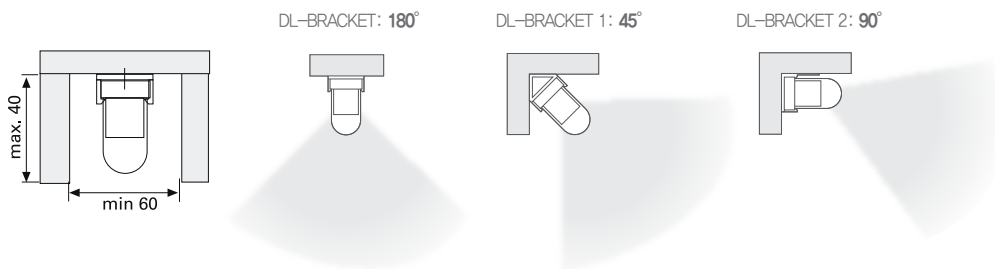

## Dimensions

Model No.	Lamp power (watt)	Length (mm)	lm	Input Current (mA)
DL7A4B23NC/T	7W	262	420	58
DL10A4B23NC/T	10W	339	700	83
DL18A4B23NC/T	18W	517	1305	150

## Specification

Frequency range	50/60Hz
Voltage	220-240V
Power factor	>97%
Color rendering	>82
Degree of protection	IP20
Lamp life	10,000 hr
Diameter	13mm (T4)
Class of protection	II

## Connection (Total lamp output in one strip light maximum 270W)