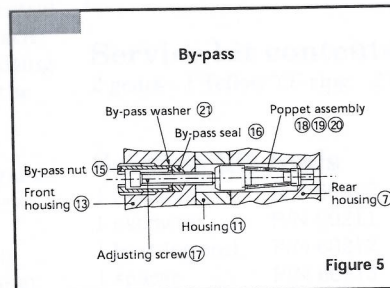

Fluid-o-Tech magnet drive gear pumps MG 200 series spare parts list and refurbishing instructions

Fluid-o-Tech
http://www.fluidotech.it

Via Morimondo, 23
20143 Milano - Italy
Tel. (39) 02 8917071
Fax (39) 02 89170799