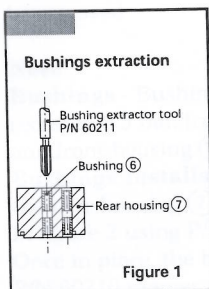

Fluid-o-Tech magnet drive gear pumps MG 200 series spare parts list and refurbishing instructions

Fluid-o-Tech
http://www.fluidotech.it

Via Morimondo, 23
20143 Milano - Italy
Tel. (39) 02 8917071
Fax (39) 02 89170799