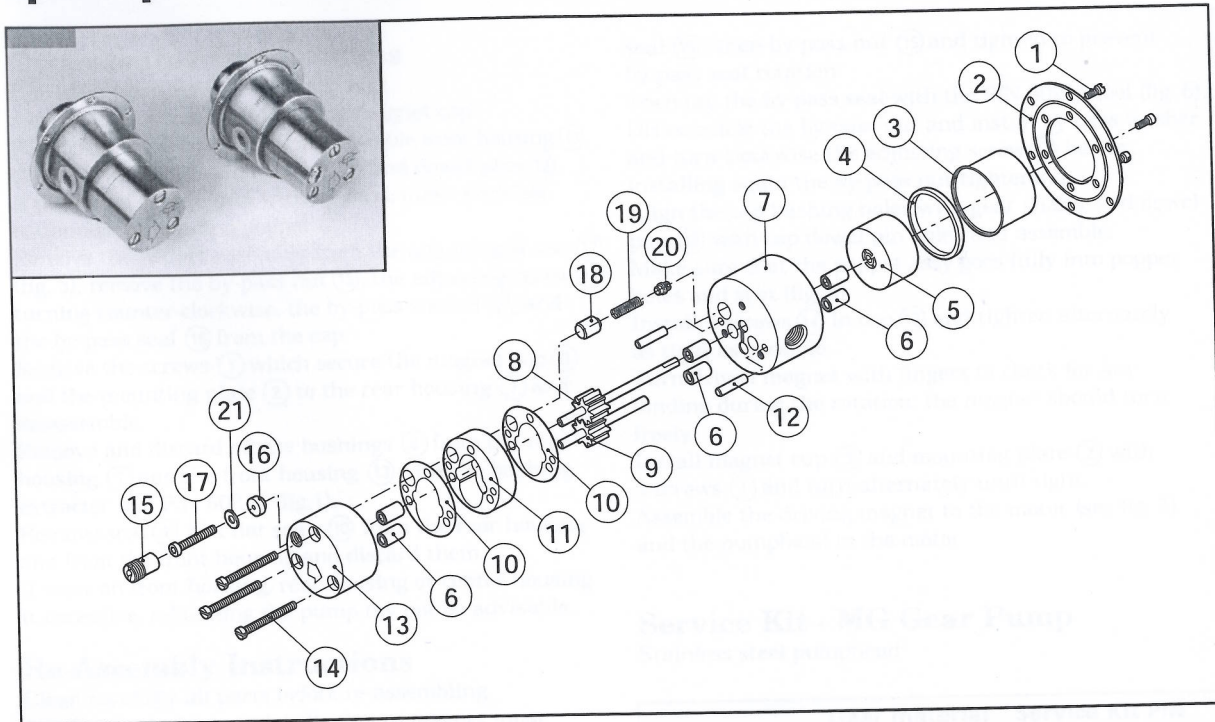

Fluid-o-Tech magnet drive gear pumps MG 200 series spare parts list and refurbishing instructions

Fluid-o-Tech
http://www.fluidotech.it

Via Morimondo, 23
20143 Milano - Italy
Tel. (39) 02 8917071
Fax (39) 02 89170799