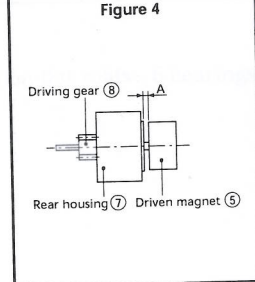

Fluid-o-Tech magnet drive gear pumps MG 200 series spare parts list and refurbishing instructions

Fluid-o-Tech
http://www.fluidotech.it

Via Morimondo, 23
20143 Milano - Italy
Tel. (39) 02 8917071
Fax (39) 02 89170799