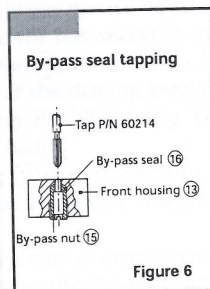

Fluid-o-Tech magnet drive gear pumps MG 200 series spare parts list and refurbishing instructions

Fluid-o-Tech
http://www.fluidotech.it

Via Morimondo, 23
20143 Milano - Italy
Tel. (39) 02 8917071
Fax (39) 02 89170799