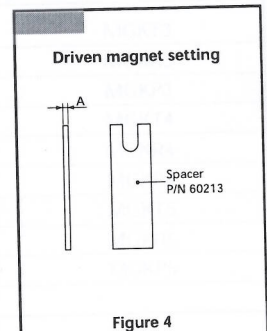

Fluid-o-Tech magnet drive gear pumps MG 200 series spare parts list and refurbishing instructions

Fluid-o-Tech
http://www.fluidotech.it

Via Morimondo, 23
20143 Milano - Italy
Tel. (39) 02 8917071
Fax (39) 02 89170799