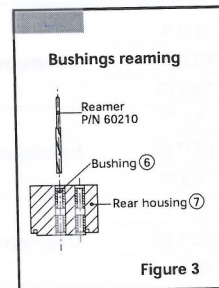

Fluid-o-Tech magnet drive gear pumps MG 200 series spare parts list and refurbishing instructions

Fluid-o-Tech
http://www.fluidotech.it

Via Morimondo, 23
20143 Milano - Italy
Tel. (39) 02 8917071
Fax (39) 02 89170799