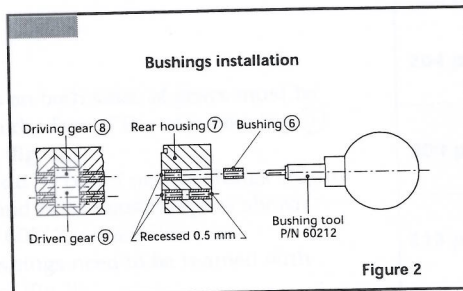

Fluid-o-Tech magnet drive gear pumps MG 200 series spare parts list and refurbishing instructions

Fluid-o-Tech
http://www.fluidotech.it

Via Morimondo, 23
20143 Milano - Italy
Tel. (39) 02 8917071
Fax (39) 02 89170799