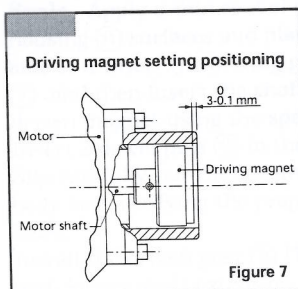

Fluid-o-Tech magnet drive gear pumps MG 200 series spare parts list and refurbishing instructions

Fluid-o-Tech
http://www.fluidotech.it

Via Morimondo, 23
20143 Milano - Italy
Tel. (39) 02 8917071
Fax (39) 02 89170799